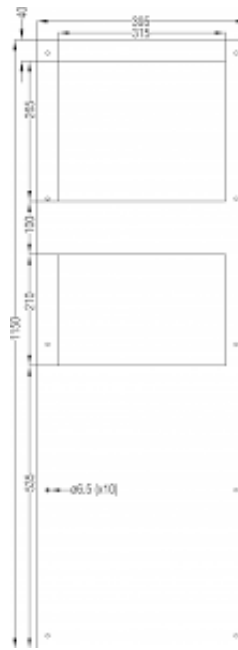

Technical data OC 5715-120V

Cooling capacity / output L35L35:	1.63 kW @ 60 Hz
Cooling capacity / output L35L50:	1.32 kW @ 60 Hz
Heating capacity:	1,000 W (optional)
Compressor:	Reciprocating compressor
Refrigerant:	R134a
Operating temperature range:	-20°C - +55°C
Max. air volume flow:	Ambient air circuit: 655 m ³ /h Cabinet air circuit: 400 m ³ /h
Mounting:	External
Dimensions (H x W x D):	1,150 x 395 x 270 mm
Weight:	55 kg
Rated operating voltage / frequency:	120 V - 50/60 Hz
Rated current L35L35:	9.6 A
Starting current:	39.4 A
Max. current:	11.8 A
Power consumption L35L35:	880 W
Max. power consumption:	1.29 kW
Fuse rating:	16 A (T)
Connection:	Connection terminal block

Click the graphics to download the originals.

More CAD graphics can be found on our [Products Downloads page](#).

> [Overview product group Cooling units - Outdoor](#)

Performance Graph:

T = Ambient temperatur

P = Cooling capacity

click image to enlarge

Cutout diagram:

click image to enlarge

[Datasheet](#) created 22.07.2015 (12:16:14). Technical rights reserved.