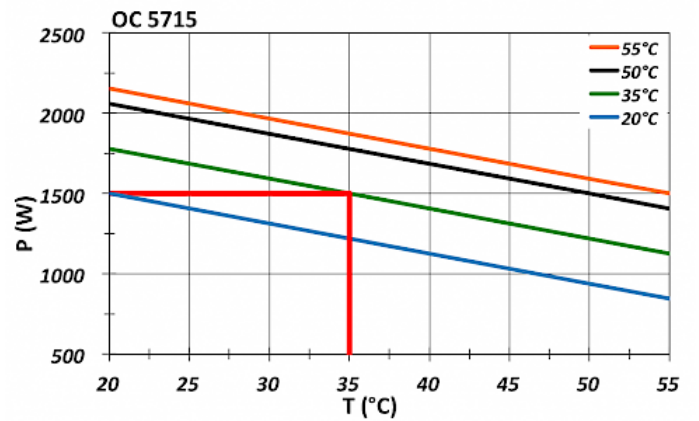

Technical data OC 5715-120V

Cooling capacity / output L35L35:	1.63 kW @ 60 Hz
Cooling capacity / output L35L50:	1.32 kW @ 60 Hz
Heating capacity:	1,000 W (optional)
Compressor:	Reciprocating compressor
Refrigerant:	R134a
Operating temperature range:	-20°C - +55°C
Max. air volume flow:	Ambient air circuit: 655 m ³ /h Cabinet air circuit: 400 m ³ /h
Mounting:	External
Dimensions (H x W x D):	1,150 x 395 x 270 mm
Weight:	55 kg
Rated operating voltage / frequency:	120 V - 50/60 Hz
Rated current L35L35:	9.6 A
Starting current:	39.4 A
Max. current:	11.8 A
Power consumption L35L35:	880 W
Max. power consumption:	1.29 kW
Fuse rating:	16 A (T)
Connection:	Connection terminal block

Click the graphics to download the originals.

More CAD graphics can be found on our [Products Downloads page](#).

> [Overview product group Cooling units - Outdoor](#)

Performance Graph:

T = Ambient temperatur

P = Cooling capacity

click image to enlarge

Cutout diagram:

click image to enlarge

[Datasheet](#) created 22.07.2015 (12:16:14). Technical rights reserved.