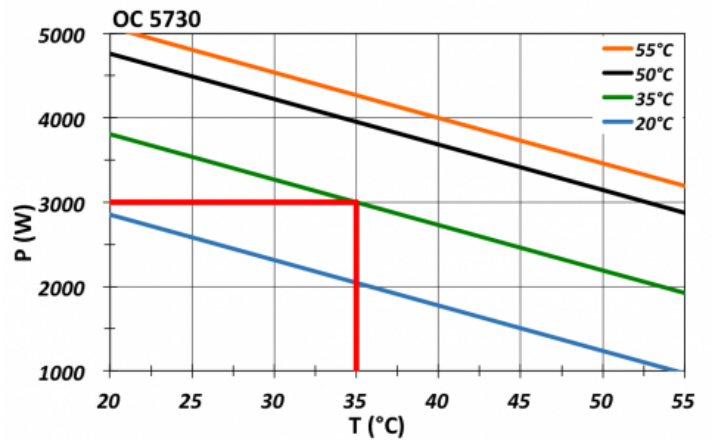

Performance Graph:

T = Ambient temperatur
P = Cooling capacity

click image to enlarge

Cutout diagram:

click image to enlarge

[Datasheet](#) created 27.04.2015 (15:12:01). Technical rights reserved.