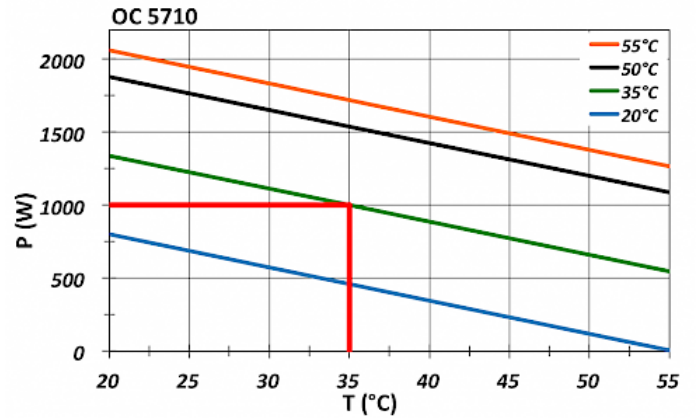

Technical data OC 5710-120V

Cooling capacity / output L35L35:	1 kW @ 60 Hz
Cooling capacity / output L35L50:	660 W @ 60 Hz
Heating capacity:	400 W (optional)
Compressor:	Reciprocating compressor
Refrigerant:	R134a
Refrigerant charge:	280 g
Operating temperature range:	-20°C - +55°C
Max. air volume flow:	Ambient air circuit: 375 m ³ /h Cabinet air circuit: 375 m ³ /h
Mounting:	External
Dimensions (H x W x D):	900 x 304 x 270 mm
Weight:	45 kg
Rated operating voltage / frequency:	120 V - 60 Hz
Rated current L35L35:	6.7 A
Starting current:	30.2 A
Max. current:	8.6 A
Power consumption L35L35:	700 W
Max. power consumption:	900 W
Fuse rating:	16 A (T)
Connection:	Connection terminal block

Click the graphics to download the originals.

More CAD graphics can be found on our [Products Downloads page](#).

> [Overview product group Cooling units - Outdoor](#)

Performance Graph:

T = Ambient temperatur

P = Cooling capacity

click image to enlarge

Cutout diagram:

click image to enlarge

[Datasheet](#) created 22.07.2015 (10:21:17). Technical rights reserved.