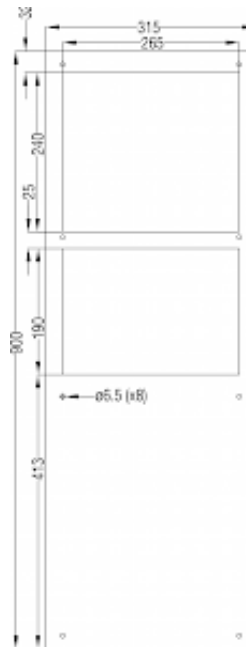

Technical data OC 5710-120V

Cooling capacity / output L35L35:	1 kW @ 60 Hz
Cooling capacity / output L35L50:	660 W @ 60 Hz
Heating capacity:	400 W (optional)
Compressor:	Reciprocating compressor
Refrigerant:	R134a
Refrigerant charge:	280 g
Operating temperature range:	-20°C - +55°C
Max. air volume flow:	Ambient air circuit: 375 m ³ /h Cabinet air circuit: 375 m ³ /h
Mounting:	External
Dimensions (H x W x D):	900 x 304 x 270 mm
Weight:	45 kg
Rated operating voltage / frequency:	120 V - 60 Hz
Rated current L35L35:	6.7 A
Starting current:	30.2 A
Max. current:	8.6 A
Power consumption L35L35:	700 W
Max. power consumption:	900 W
Fuse rating:	16 A (T)
Connection:	Connection terminal block

Click the graphics to download the originals.

More CAD graphics can be found on our [Products Downloads page](#).

> [Overview product group Cooling units - Outdoor](#)

Performance Graph:

T = Ambient temperatur

P = Cooling capacity

click image to enlarge

Cutout diagram:

click image to enlarge

[Datasheet](#) created 22.07.2015 (10:21:17). Technical rights reserved.