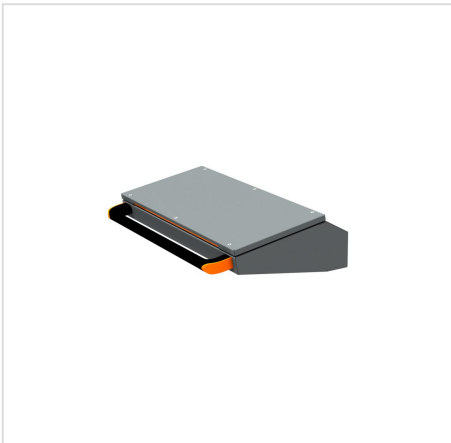

- Construction: welded
- Cable entry: open space when connecting to the Screen Panel
- Grounding: There are threaded grounding studs in the cover and base body

ADDITIONAL OPTIONS:

- Handrail with different highlighting colors
- Installation on vibration isolators
- **EMC**

version

- Increased tightness to **IP 66**
- Increase in operating temperature in the range from **-50 to +120 °C**
- Atypical dimensions
- Painting in any color according to the RAL palette

GALERIA PRODUKTU WRAZ Z PRZYKŁADOWYMI REALIZACJAMI