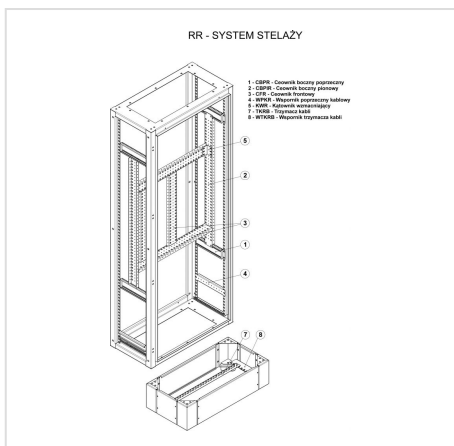

## DW - Internal door

HOME > CATEGORIES > INTERNAL BUILDING SYSTEMS > DW - INTERNAL DOOR

It is used in enclosures where control and measuring apparatus needs additional protection against weather conditions or unauthorized access. The internal door is made of two vertical profiles and door equipped with D5 locks and hinges. For mounting the internal door in RSA or SZA, depth adjustment brackets WGR (p. 132) are necessary. The internal door is made of 1.5 mm thick steel sheet, powder painted on RAL7035\_GS colour.

## DWA - Internal door for RSA, SZA

No. Description - enclosure dimensions (W × H mm) Catalogue No.

1	DWA - 200 × 300	-
2	DWA - 300 × 200	-
3	DWA - 300 × 300	109-001
4	DWA - 300 × 400	109-002
5	DWA - 300 × 500	109-003
6	DWA - 400 × 300	109-004
7	DWA - 400 × 400	109-005
8	DWA - 400 × 500	109-006
9	DWA - 400 × 600	109-007
10	DWA - 400 × 800	109-008
11	DWA - 400 × 1000	192-009
12	DWA - 500 × 500	192-010
13	DWA - 500 × 600	192-011
14	DWA - 500 × 700	192-012
15	DWA - 600 × 400	192-013
16	DWA - 600 × 500	192-014
17	DWA - 600 × 600	192-015
18	DWA - 600 × 800	192-016
19	DWA - 600 × 1000	192-017
20	DWA - 600 × 1200	192-018
21	DWA - 800 × 600	192-019
22	DWA - 800 × 800	192-020
23	DWA - 800 × 1000	192-021
24	DWA - 800 × 1200	192-022