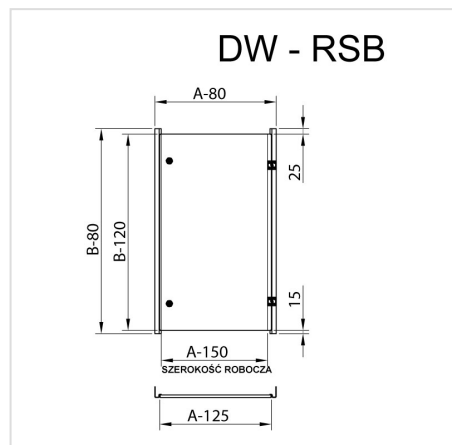

## DW - Internal door

HOME > CATEGORIES > INTERNAL BUILDING SYSTEMS > DW - INTERNAL DOOR

It is used in enclosures where control and measuring apparatus needs additional protection against weather conditions or unauthorized access. The internal door is made of two vertical profiles and door equipped with D5 locks and hinges. For mounting the internal door in RSA or SZA, depth adjustment brackets WGR (p. 132) are necessary. The internal door is made of 1.5 mm thick steel sheet, powder painted on RAL7035\_GS colour.

## DWA - Internal door for RSA, SZA

No. Description - enclosure dimensions (W × H mm) Catalogue No.

1	DWA - 200 × 300	-
2	DWA - 300 × 200	-
3	DWA - 300 × 300	109-001
4	DWA - 300 × 400	109-002
5	DWA - 300 × 500	109-003
6	DWA - 400 × 300	109-004
7	DWA - 400 × 400	109-005
8	DWA - 400 × 500	109-006
9	DWA - 400 × 600	109-007
10	DWA - 400 × 800	109-008
11	DWA - 400 × 1000	192-009
12	DWA - 500 × 500	192-010
13	DWA - 500 × 600	192-011
14	DWA - 500 × 700	192-012
15	DWA - 600 × 400	192-013
16	DWA - 600 × 500	192-014
17	DWA - 600 × 600	192-015
18	DWA - 600 × 800	192-016
19	DWA - 600 × 1000	192-017
20	DWA - 600 × 1200	192-018
21	DWA - 800 × 600	192-019
22	DWA - 800 × 800	192-020
23	DWA - 800 × 1000	192-021
24	DWA - 800 × 1200	192-022