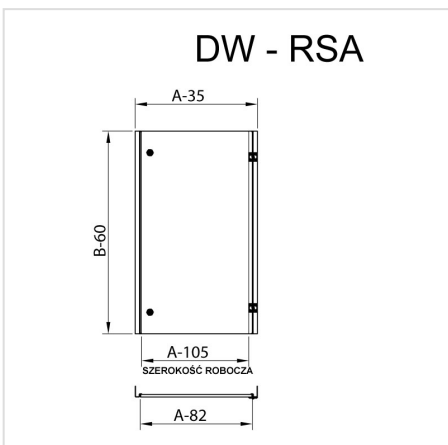

## DW - Internal door

HOME > CATEGORIES > INTERNAL BUILDING SYSTEMS > DW - INTERNAL DOOR

It is used in enclosures where control and measuring apparatus needs additional protection against weather conditions or unauthorized access. The internal door is made of two vertical profiles and door equipped with D5 locks and hinges. For mounting the internal door in RSA or SZA, depth adjustment brackets WGR (p. 132) are necessary. The internal door is made of 1.5 mm thick steel sheet, powder painted on RAL7035\_GS colour.

## DWA - Internal door for RSA, SZA

No. Description - enclosure dimensions (W × H mm) Catalogue No.

1	DWA - 200 × 300	-
2	DWA - 300 × 200	-
3	DWA - 300 × 300	109-001
4	DWA - 300 × 400	109-002
5	DWA - 300 × 500	109-003
6	DWA - 400 × 300	109-004
7	DWA - 400 × 400	109-005
8	DWA - 400 × 500	109-006
9	DWA - 400 × 600	109-007
10	DWA - 400 × 800	109-008
11	DWA - 400 × 1000	192-009
12	DWA - 500 × 500	192-010
13	DWA - 500 × 600	192-011
14	DWA - 500 × 700	192-012
15	DWA - 600 × 400	192-013
16	DWA - 600 × 500	192-014
17	DWA - 600 × 600	192-015
18	DWA - 600 × 800	192-016
19	DWA - 600 × 1000	192-017
20	DWA - 600 × 1200	192-018
21	DWA - 800 × 600	192-019
22	DWA - 800 × 800	192-020
23	DWA - 800 × 1000	192-021
24	DWA - 800 × 1200	192-022